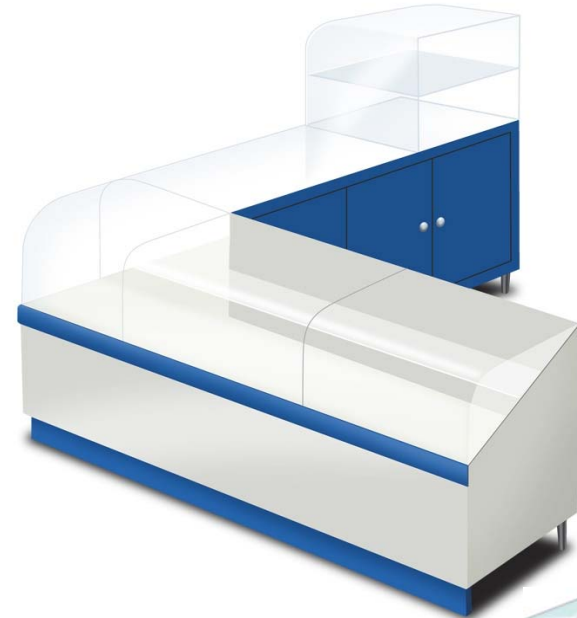

- Bumpers & Feet
- Cable Management
- Filter Products
- Panel Access & Motion
- Panel Fasteners
- Panel Protection

Products In Focus - Clear Pine Tree Clips	
	Manufactured from a CLEAR material, these parts allow users to disguise the fixing so that consumers see the maximum area of colour beneath
Product In Focus - Latch & Strike	
	Used in cabinets to provide efficient closure of doors & panels. Typically used in steel panel construction. Other versions for wood are also available